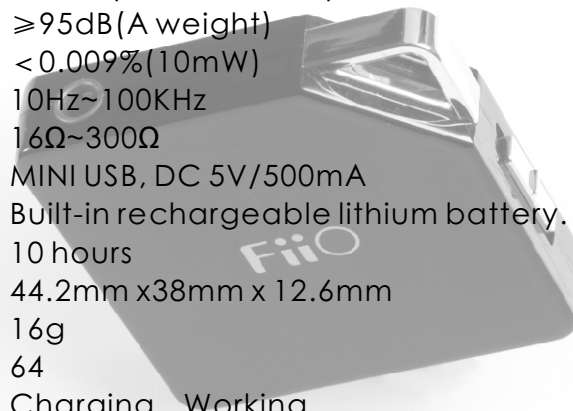

UPGRADE EDITION E5

**MORE FASHIONABLE
SMALLER
BETTER SOUND QUALITY
MORE FEATURES**

THIS IS **E6**

With brand new design-- E6, sound quality has been improved, built-in three different EQ with color indicator light, redesigned volume key will be larger and more comfortable, add HOLE key to prevent the volume of misuse ,and the removable clip increase the use of randomness.Now, smaller and lighter than E5, E6 is a good partner in the outdoc and then we can enjoy music anywhere.

Specification

Specification	E5	E6
Output power	150mW (16Ω Loaded); 16mW (300Ω Loaded)	150mW (16Ω Loaded); 16mW (300Ω Loaded)
SNR	≥95dB(A weight)	≥95dB(A weight)
Distortion	<0.009%(10mW)	<0.009%(10mW)
Frequency response	10Hz~100KHz	10Hz~100KHz
Headset impedance	16Ω~300Ω	16Ω~300Ω
USB power supply port	MINI USB, DC 5V/500mA	MINI USB, DC 5V/500mA
Power supply mode	Built-in rechargeable lithium battery.	Built-in rechargeable lithium battery.
Player time	10 hours	10 hours
Size	44.2mm x38mm x 12.6mm	41mmx40.2mmx9mm
Weight	16g	30g
Volume leve	64	164
Indicator light	Charging, Working	Charging, Working, EQ1, EQ2, Eq3,
EQ(Gain)	EQ OFF: 0dB, EQ ON: 3dB	EQ OFF: 0dB, EQ1: 3dB, EQ2: 6dB, EQ3: -3dB
Input Level (MAX)	1.2V	2.0V
SplitTransparent,	Can not be removed	Can be removed
Hold key	no	Hold key
Gift box	168mmx86mmx18mm 97g	168mmx86mmx18mm 82g
Carton box	485mmx330mmx230mm 12.5kg	485mmx330mmx230mm 9.9kg

Such a small size with many features.

Small size .Easy to carry.

Concealed power on
Indicator,
blue indicate working,
red indicate charging.

E5 power indicator

Key lock function,
the hold key is to prevent misuse of
the volume.

Electronic

volume control.

Easy operation and good feel.

Volume "+"

Volume "-"

Inconvenience to use with the headphone
socket at short range

Built-in three types of EQ option with different bass effect.

Power on, the indicator will light up different colors.