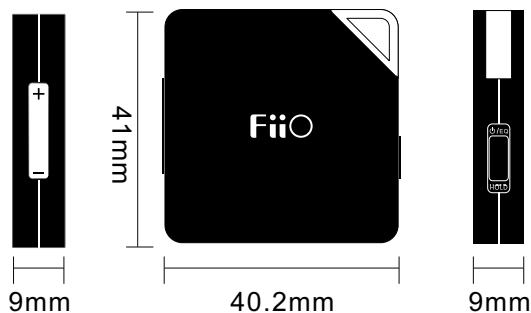

UPGRADE EDITION E5

**MORE FASHIONABLE
SMALLER
BETTER SOUND QUALITY
MORE FEATURES**

THIS IS **E6**

With brand new design-- E6, sound quality has been improved, built-in three different EQ with color indicator light, redesigned volume key will be larger and more comfortable, add HOLE key to prevent the volume of misuse ,and the removable clip increase the use of randomness.Now, smaller and lighter than E5, E6 is a good partner in the outdoc and then we can enjoy music anywhere.

Specification

Specification	E5	E6
Output power	150mW (16Ω Loaded); 16mW (300Ω Loaded)	150mW (16Ω Loaded); 16mW (300Ω Loaded)
SNR	≥95dB(A weight)	≥95dB(A weight)
Distortion	<0.009%(10mW)	<0.009%(10mW)
Frequency response	10Hz~100KHz	10Hz~100KHz
Headset impedance	16Ω~300Ω	16Ω~300Ω
USB power supply port	MINI USB, DC 5V/500mA	MINI USB, DC 5V/500mA
Power supply mode	Built-in rechargeable lithium battery.	Built-in rechargeable lithium battery.
Player time	10 hours	10 hours
Size	44.2mm x38mm x 12.6mm	41mmx40.2mmx9mm
Weight	16g	30g
Volume leve	64	164
Indicator light	Charging, Working	Charging, Working, EQ1, EQ2, Eq3,
EQ(Gain)	EQ OFF: 0dB, EQ ON: 3dB	EQ OFF: 0dB, EQ1: 3dB, EQ2: 6dB, EQ3: -3dB
Input Level (MAX)	1.2V	2.0V
SplitTransparent,	Can not be removed	Can be removed
Hold key	no	Hold key
Gift box	168mmx86mmx18mm 97g	168mmx86mmx18mm 82g
Carton box	485mmx330mmx230mm 12.5kg	485mmx330mmx230mm 9.9kg

Such a small size with many features.

Small size .Easy to carry.

Concealed power on
Indicator,
blue indicate working,
red indicate charging.

E5 power indicator

Key lock function,
the hold key is to prevent misuse of
the volume.