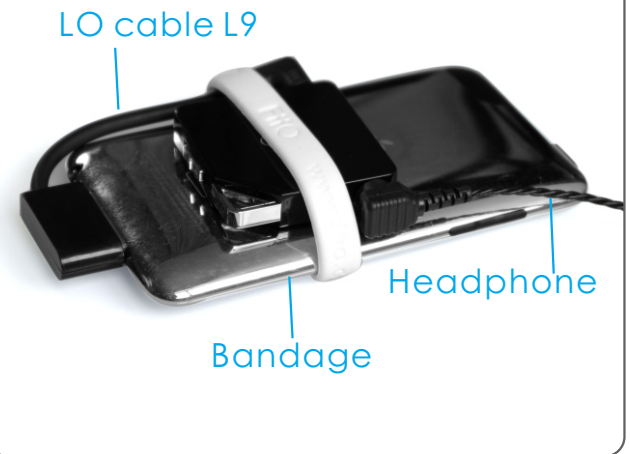

Such a small size with many features.

Small size .Easy to carry.

Concealed power on
Indicator,
blue indicate working,
red indicate charging.

E5 power indicator

Key lock function,
the hold key is to prevent misuse of
the volume.

Electronic

volume control.

Easy operation and good feel.

Volume "+"

Volume "-"

Inconvenience to use with the headphone
socket at short range

Built-in three types of EQ option with different bass effect.

Power on, the indicator will light up different colors.

Button contrast

Built-in rechargeable lithium battery, normally work above

10 hours.

MINI USB connector.

Removable transparent back splint.

Back splint

When you bundle up E6 with the player to use, you can removed the splint and save space.

Comparison between E5 and E6 withclip.

Comparison between E5 and E6 without clip.

SOME USE OF THE ENVIRONMENT