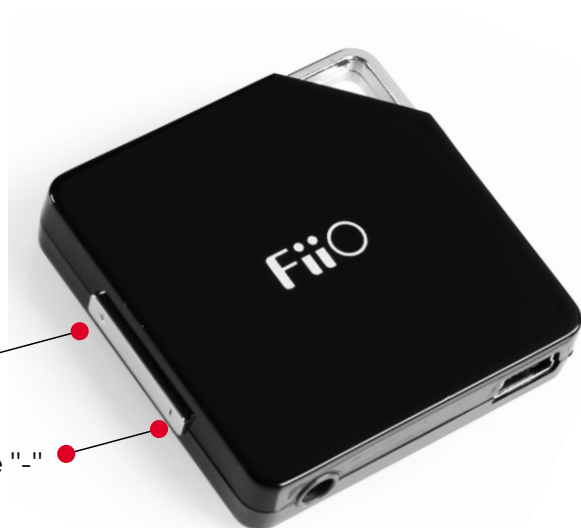

UPGRADE EDITION E5

**MORE FASHIONABLE
SMALLER
BETTER SOUND QUALITY
MORE FEATURES**

THIS IS **E6**

With brand new design-- E6, sound quality has been improved, built-in three different EQ with color indicator light, redesigned volume key will be larger and more comfortable, add HOLE key to prevent the volume of misuse ,and the removable clip increase the use of randomness.Now, smaller and lighter than E5, E6 is a good partner in the outdoc and then we can enjoy music anywhere.

Specification

Specification	E5	E6
Output power	150mW (16Ω Loaded); 16mW (300Ω Loaded)	150mW (16Ω Loaded); 16mW (300Ω Loaded)
SNR	≥95dB(A weight)	≥95dB(A weight)
Distortion	<0.009%(10mW)	<0.009%(10mW)
Frequency response	10Hz~100KHz	10Hz~100KHz
Headset impedance	16Ω~300Ω	16Ω~300Ω
USB power supply port	MINI USB, DC 5V/500mA	MINI USB, DC 5V/500mA
Power supply mode	Built-in rechargeable lithium battery.	Built-in rechargeable lithium battery.
Player time	10 hours	10 hours
Size	44.2mm x38mm x 12.6mm	41mmx40.2mmx9mm
Weight	16g	30g
Volume leve	64	164
Indicator light	Charging, Working	Charging, Working, EQ1, EQ2, Eq3,
EQ(Gain)	EQ OFF: 0dB, EQ ON: 3dB	EQ OFF: 0dB, EQ1: 3dB, EQ2: 6dB, EQ3: -3dB
Input Level (MAX)	1.2V	2.0V
SplitTransparent,	Can not be removed	Can be removed
Hold key	no	Hold key
Gift box	168mmx86mmx18mm 97g	168mmx86mmx18mm 82g
Carton box	485mmx330mmx230mm 12.5kg	485mmx330mmx230mm 9.9kg

Such a small size with many features.

Small size .Easy to carry.

Concealed power on
Indicator,
blue indicate working,
red indicate charging.

E5 power indicator

Key lock function,
the hold key is to prevent misuse of
the volume.

Electronic

volume control.

Easy operation and good feel.

Volume "+"

Volume "-"

Inconvenience to use with the headphone
socket at short range

Built-in three types of EQ option with different bass effect.

Power on, the indicator will light up different colors.