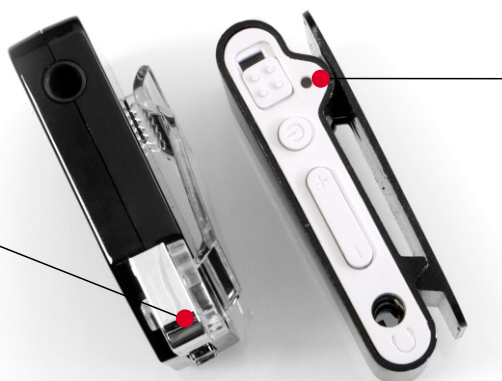

Specification

Specification	E5	E6
Output power	150mW (16Ω Loaded); 16mW (300Ω Loaded)	150mW (16Ω Loaded); 16mW (300Ω Loaded)
SNR	≥95dB(A weight)	≥95dB(A weight)
Distortion	<0.009%(10mW)	<0.009%(10mW)
Frequency response	10Hz~100KHz	10Hz~100KHz
Headset impedance	16Ω~300Ω	16Ω~300Ω
USB power supply port	MINI USB, DC 5V/500mA	MINI USB, DC 5V/500mA
Power supply mode	Built-in rechargeable lithium battery.	Built-in rechargeable lithium battery.
Player time	10 hours	10 hours
Size	44.2mm x38mm x 12.6mm	41mmx40.2mmx9mm
Weight	16g	30g
Volume leve	64	164
Indicator light	Charging, Working	Charging, Working, EQ1, EQ2, Eq3,
EQ(Gain)	EQ OFF: 0dB, EQ ON: 3dB	EQ OFF: 0dB, EQ1: 3dB, EQ2: 6dB, EQ3: -3dB
Input Level (MAX)	1.2V	2.0V
SplitTransparent,	Can not be removed	Can be removed
Hold key	no	Hold key
Gift box	168mmx86mmx18mm 97g	168mmx86mmx18mm 82g
Carton box	485mmx330mmx230mm 12.5kg	485mmx330mmx230mm 9.9kg

Such a small size with many features.

Small size .Easy to carry.

Concealed power on
Indicator,
blue indicate working,
red indicate charging.

E5 power indicator

Key lock function,
the hold key is to prevent misuse of
the volume.

Electronic

volume control.

Easy operation and good feel.

Volume "+"

Volume "-"

Inconvenience to use with the headphone
socket at short range

Built-in three types of EQ option with different bass effect.

Power on, the indicator will light up different colors.

Button contrast

Built-in rechargeable lithium battery, normally work above

10 hours.

MINI USB connector.

Removable transparent back splint.

Back splint

When you bundle up E6 with the player to use, you can removed the splint and save space.