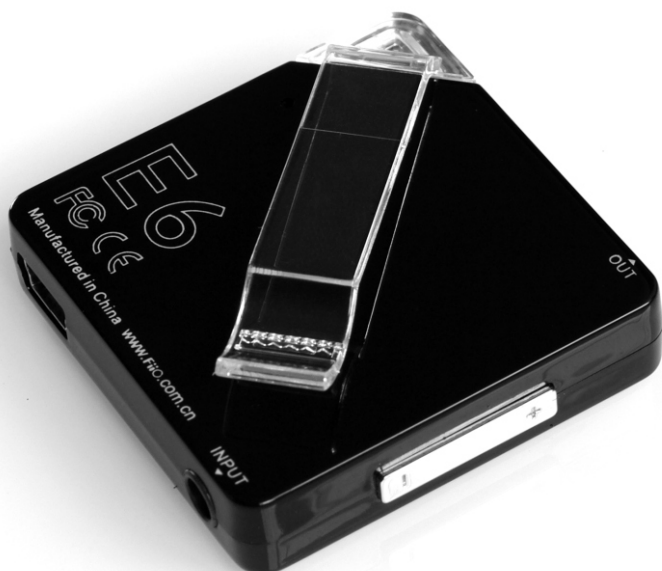

UPGRADE EDITION E5

**MORE FASHIONABLE
SMALLER
BETTER SOUND QUALITY
MORE FEATURES**

THIS IS **E6**

With brand new design-- E6, sound quality has been improved, built-in three different EQ with color indicator light, redesigned volume key will be larger and more comfortable, add HOLE key to prevent the volume of misuse ,and the removable clip increase the use of randomness.Now, smaller and lighter than E5, E6 is a good partner in the outdoc and then we can enjoy music anywhere.

Such a small size with many features.

Small size .Easy to carry.

Concealed power on
Indicator,
blue indicate working,
red indicate charging.

E5 power indicator

Key lock function,
the hold key is to prevent misuse of
the volume.

Electronic

volume control.

Easy operation and good feel.

Volume "+"

Volume "-"

Inconvenience to use with the headphone
socket at short range

Built-in three types of EQ option with different bass effect.

Power on, the indicator will light up different colors.

Button contrast

Built-in rechargeable lithium battery, normally work above

10 hours.

MINI USB connector.

Removable transparent back splint.

Back splint

When you bundle up E6 with the player to use, you can removed the splint and save space.