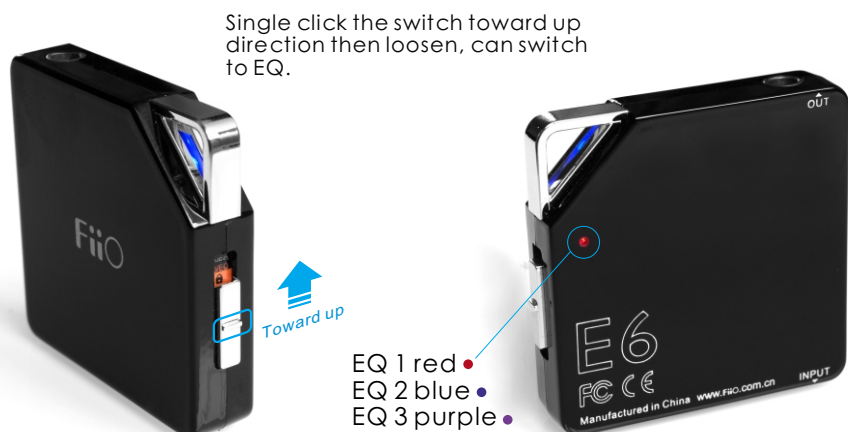

UPGRADE EDITION E5

**MORE FASHIONABLE
SMALLER
BETTER SOUND QUALITY
MORE FEATURES**

THIS IS **E6**

With brand new design-- E6, sound quality has been improved, built-in three different EQ with color indicator light, redesigned volume key will be larger and more comfortable, add HOLE key to prevent the volume of misuse ,and the removable clip increase the use of randomness.Now, smaller and lighter than E5, E6 is a good partner in the outdoc and then we can enjoy music anywhere.

Such a small size with many features.

Small size .Easy to carry.

Concealed power on
Indicator,
blue indicate working,
red indicate charging.

E5 power indicator

Key lock function,
the hold key is to prevent misuse of
the volume.

Electronic

volume control.

Easy operation and good feel.

Volume "+"

Volume "-"

Inconvenience to use with the headphone
socket at short range

Built-in three types of EQ option with different bass effect.

Power on, the indicator will light up different colors.

Button contrast

Built-in rechargeable lithium battery, normally work above

10 hours.

MINI USB connector.

Removable transparent back splint.

Back splint

When you bundle up E6 with the player to use, you can removed the splint and save space.